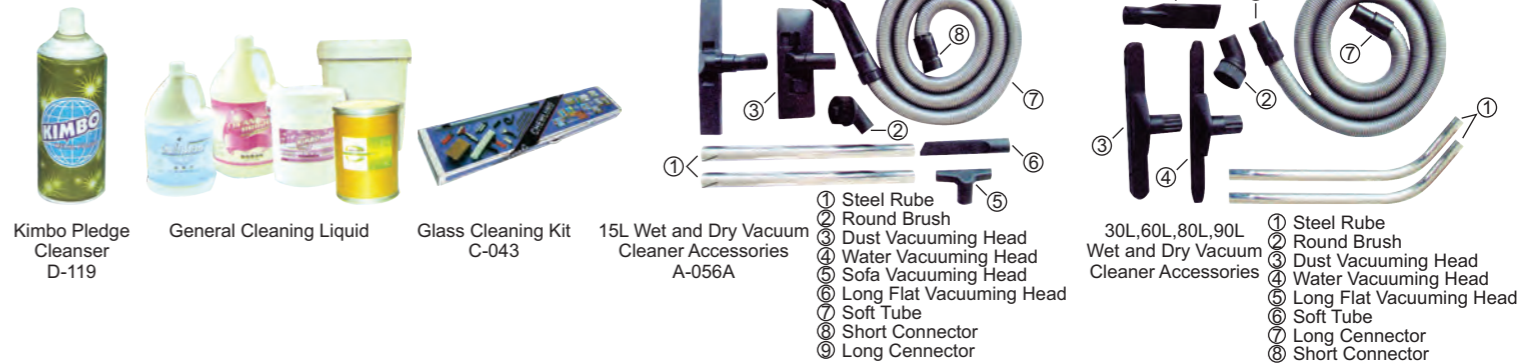

3M Floor Pad C-110B 17" C-100D 20"
175 Carpet Brush A-072B
175 Floor Brush A-072A
Cotton Yam Pad C-199
Small Water Tank A-008
Dust Bag A-068
Glue Stripe C-080 42"=105cm
High-pressure Spray Can C-082 (8L)
Plastic Spray Can C-084 (550mL)

Chemical Products & Cleaner Accessories

Kimbo Pledge Cleanser D-119
General Cleaning Liquid
Glass Cleaning Kit C-043
15L Wet and Dry Vacuum Cleaner Accessories A-056A
① Steel Rube
② Round Brush
③ Dust Vacuuming Head
④ Water Vacuuming Head
⑤ Sofa Vacuuming Head
⑥ Long Flat Vacuuming Head
⑦ Soft Tube
⑧ Short Connector
⑨ Long Connector
30L, 60L, 80L, 90L Wet and Dry Vacuum Cleaner Accessories
① Steel Rube
② Round Brush
③ Dust Vacuuming Head
④ Water Vacuuming Head
⑤ Long Flat Vacuuming Head
⑥ Soft Tube
⑦ Long Connector
⑧ Short Connector